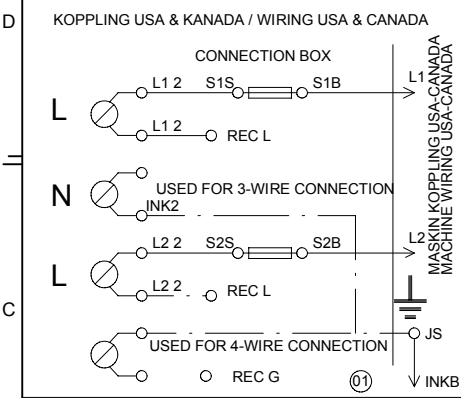

S:\UW\Wmd20\1_TryckunderlagiKopplingschema 8061867 KTD22-05.dft - mast - 2002-04-22 10:08:40

STEP NR.	START POSITION	5	10	15	20	25	30	35	40	45	50	55	60
01	COOLING 18 NEDKYLNING 18												
1	BUZZER SUMMER												
2	COOLING 9 NEDLYNLING 9												
2	HEATER RELAY ELEMENT RELÄ												
3	MOTOR DIRECT MOTOR DIREKT												
4	MOTOR MOTOR												
4	ANTICREASE INTERVALLGÅNG												
5	BUZZER SUMMER												
5	DRAIN PUMP AVLOPPSPUMP												

This document must not be copied without our written permission, and the contents thereof must not be imparted to a third party without the prior written permission of Askö Cylinda AB. Contributions will be appreciated.

- BO: BOTTOM
- BOTTEN
- MO: MOTOR
- MOTOR
- R: RELAY
- RELÄ
- ELL: VÄRMEELEMENT, LAG EFFEKT
- HEATER, LOW POWER
- ELH: VÄRMEELEMENT, HOG EFFEKT
- HEATER, HIGH POWER
- TM: TIMERMOTOR
- TIMERMOTOR
- LB: DOOR SWITCH
- LUCKBRYTARE
- AP: DRAIN PUMP
- AVLOPPSPUMP
- TB: TRYCKBRYTARE
- PUSH BUTTON SWITCH
- ILA: INDIKERINGSLAMP
- INDICATION LAMP
- T1: THERMOSTAT (MAN O.H.)
- TERMOSTAT (MAN O.H)
- T3: THERMOSTAT (HIGH)
- TERMOSTAT (HOG)
- T4: THERMOSTAT (LOW)
- TERMOSTAT (LAG)
- T5: THERMOSTAT
- TERMOSTAT
- OF: OVER FLOW PROTECTION SWITCH
- ÖVERFYLLNADSBRYTARE
- REC: OUTLET WASHING-MACHINE
- UTTAG TVÄTTMASKIN
- INKB: MAIN TERMINAL BLOCK
- INKOPPLINGSPLINT
- BE: INTERNAL ILLUMINATION
- INNERBELYSNING

--- INTERNAL CONNECTION
INTERN KOPPLING

--- ALTERNATIVE WIRING
ALTERNATIV KOPPLING

05	Added thermostate T5	PS	03	03
04	Changed number on TB 42 to TB 44	PS	01	41
03	Changed number on TB 4	PS	01	37
02	Changed funktion TB 4	SS	01	33
01	JS Added	PS	99	27
Rev ind	Revision	Appd	Year	Week

Pos.	Qty	Part No.	Name of item	Material
Material		Dens.Kg/dm3	Dimensions, Type, etc.	
Scale		Gen.tolerance		Description(ENG)
Designed by		Gen.tol.Angle		Description(SE)
Released by		Iss by Dept	Year	Week
HT		UT	98	03
ASKO CYLINDA				Rev Ind
80 618 67 05				Replace
				Project
				8061867 rev:04