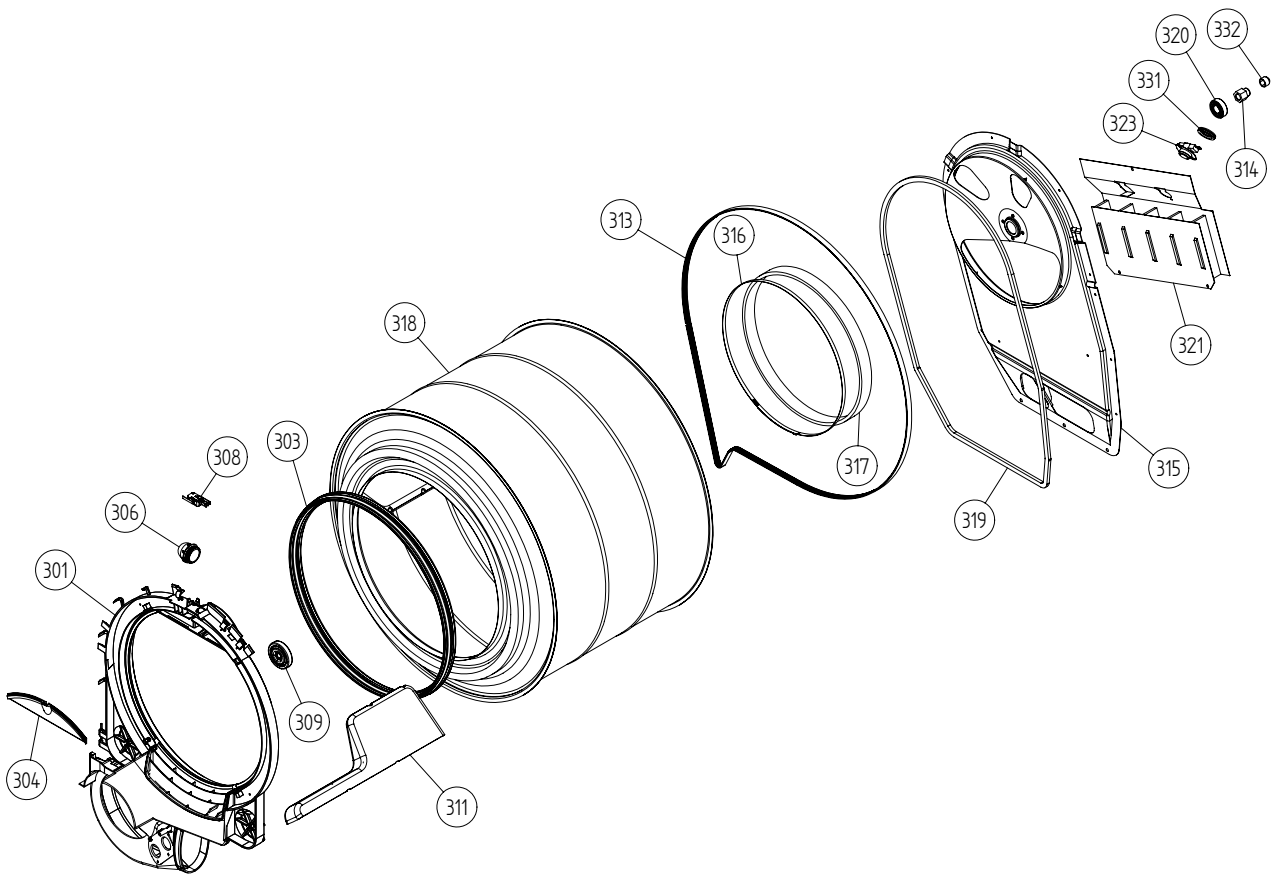

Cylinder and related parts

ASKO, T721 US - White #10772120 (TD22US)

Pos	Spare part No.	Description	Qty	Comment
301	8801216	Front frame compl. TD21	1 Pcs	
301-a	8902066	Screw	4 Pcs	
303	8061821	Front Felt Seal T700	1 Pcs	
304	8061932-49	Lamp housing lid grey TD21	1 Pcs	
306	8061887	Lamp Chimney	1 Pcs	
308	8053107	Micro Switch Dryer 03/05	1 Pcs	
309	8052622	Drum Roller Frt. TD	1 Pcs	
311	8052589	Paddle	2 Pcs	
311-a	8902099	Screw	5 Pcs	
313	8065710	Belt 700s	1 Pcs	
314	8052632	Bushing Rear Drum 03/05 TD	1 Pcs	
315	8061851	Rear Panel Inner T700	1 Pcs	
315-a	8900369	Screw T25	13 Pcs	
316	8055054	Real Seal Clamp	1 Pcs	
317	8052649	Felt Strip Rear	1 Pcs	
317	8064440	Felt sealing rear	1 Pcs	
318	8061800	Cylinder Dryer TD20 Comp.	1 Pcs	
319	8059712	Rubber Strip	1 Pcs	
320	8004439	Bearing Dryer Rear Panel All	1 Pcs	
321	8063808	Heater Element 2500 W700s	1 Pcs	
321-a	8900369	Screw T25	2 Pcs	
323	8008487	TStat Man. Reset TD	1 Pcs	
323-a	8900369	Screw T25	1 Pcs	
331	8052650	Diaphragm Overheat	1 Pcs	
332	8064151	CAP OF BOLT	1 Pcs	