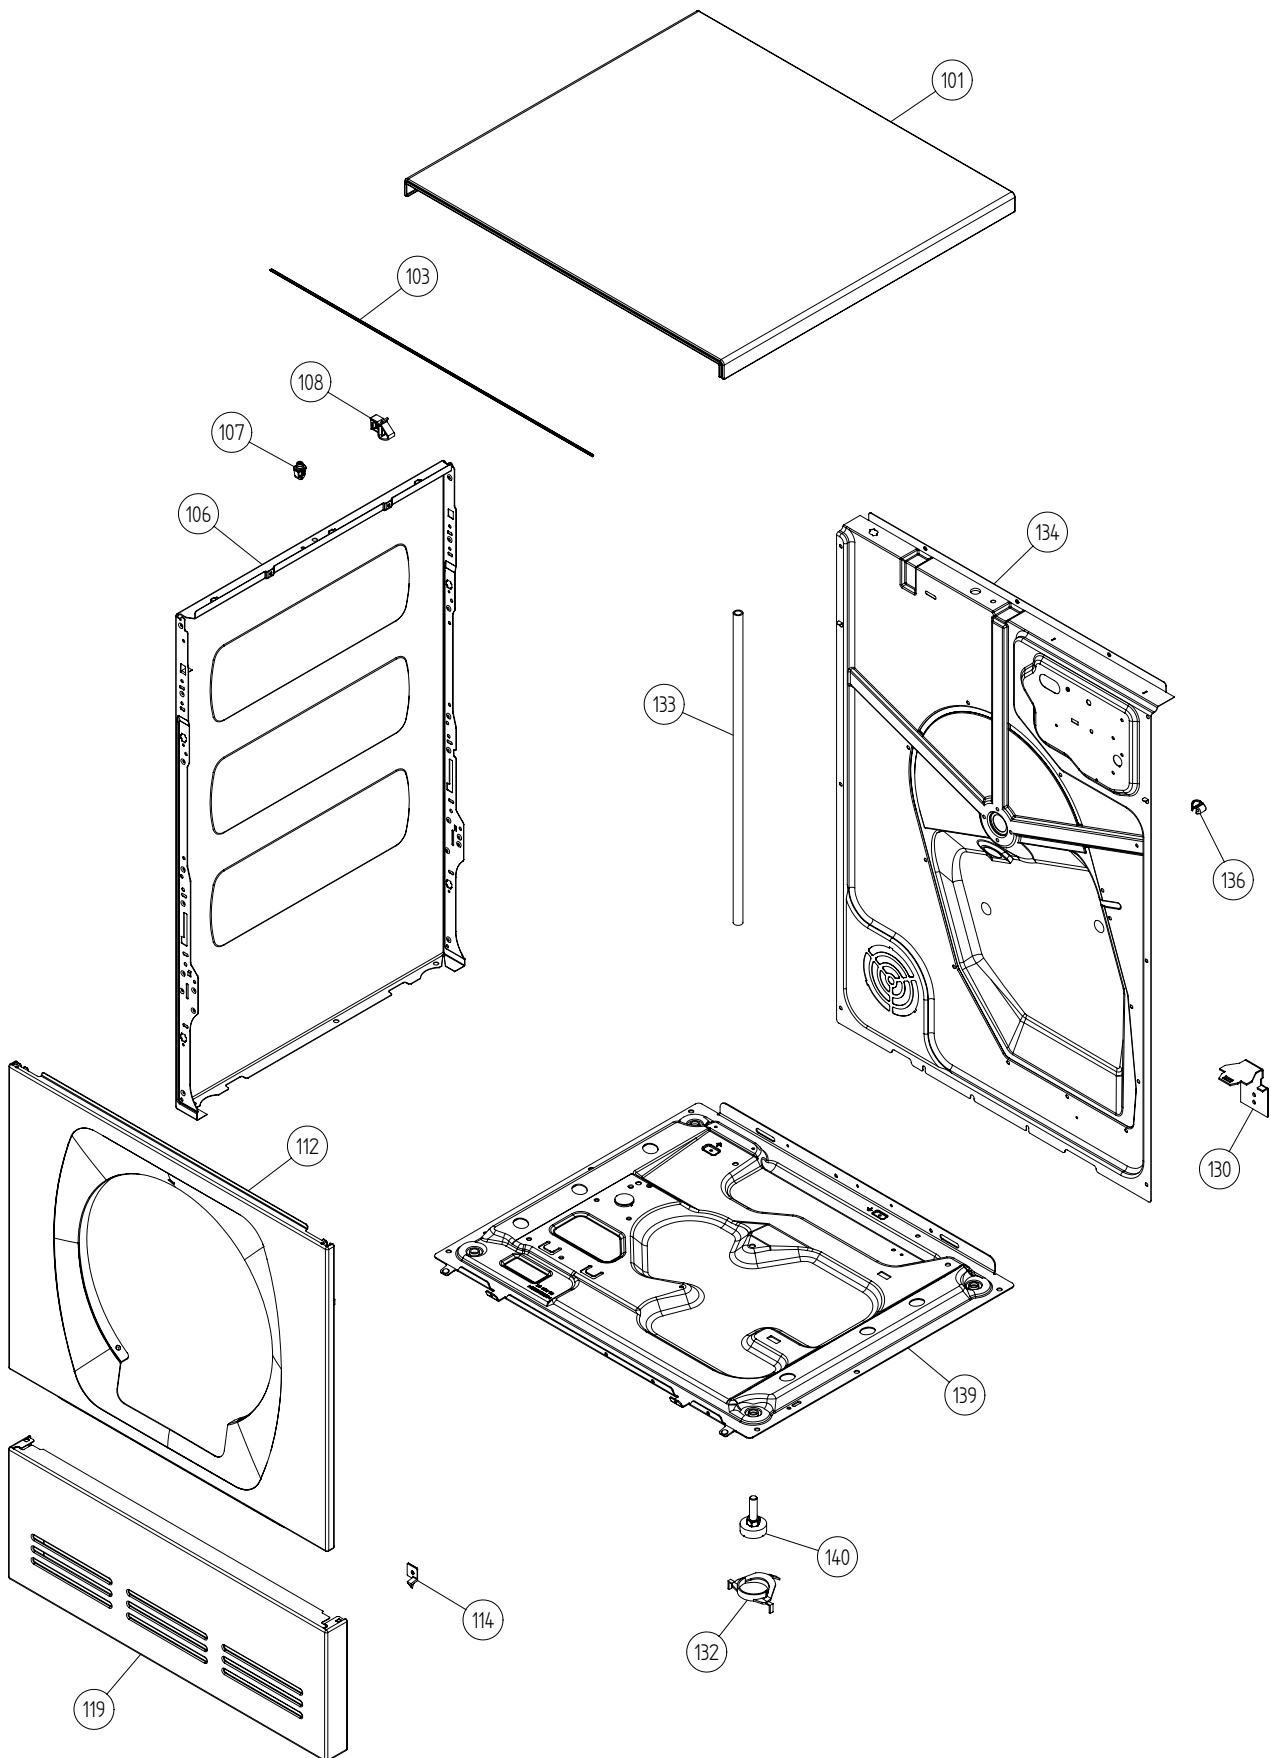

Outer casing

ASKO, T721 US - White #10772120 (TD22US)

Pos	Spare part No.	Description	Qty	Comment
101	8061817-0	Top White W600s T700s	1 Pcs	
101-a	8900338	Screw 20 Torx Self Tapping	3 Pcs	
101-b	8901413	Lock Washer laundry tops	2 Pcs	
103	8064062	Top Cover Strip	1 Pcs	
106	8801174-0	Side Panel Washer 600s	1 Pcs	
107	8061763	Clip Front Plate 600700s	2 Pcs	
108	8061916	CABLE HOLDER WMD20	3 Pcs	
112	8061847-0	Front Plate 700 Series	1 Pcs	
112-a	8900338	Screw 20 Torx Self Tapping	2 Pcs	
112-b	8901413	Lock Washer laundry tops	2 Pcs	
114	8064177	Hook Lower Pane	2 Pcs	
114-a	8900338	Screw 20 Torx Self Tapping	2 Pcs	
119	8801247-0	Lower Cover w/Holes	1 Pcs	
130	8053980	STACKING Bracket ALL TDs Mus	2 Pcs	
132	8064114	Holder Dryer Feet Stacking	1 Pcs	
133	8054733	Rubber Hose Accy Drain Cond.	1 Pcs	
134	8061829	Rear Panel Outer T700	1 Pcs	
134-a	8900338	Screw 20 Torx Self Tapping	10 Pcs	
136	8061915	Cable Holder T700	1 Pcs	
139	8061618	BASE PAN WMD20	1 Pcs	
140	8059334	Leveling Leg Comp. WMD 20	4 Pcs