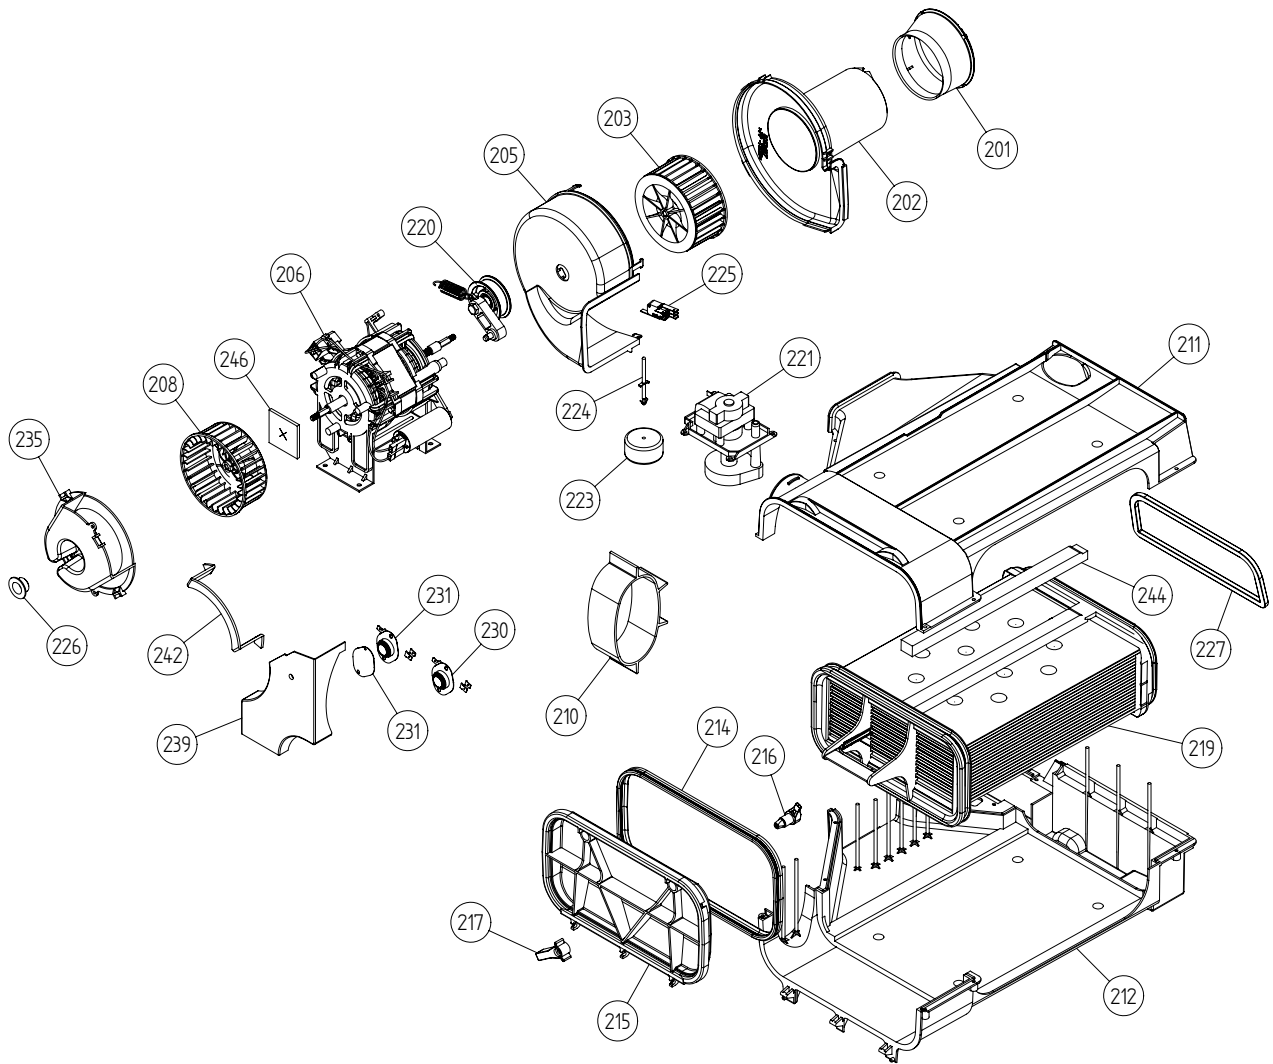

Lower session

ASKO, T721 US - White #10772120 (TD22US)

Pos	Spare part No.	Description	Qty	Comment
201	8061940	Air Canal	1 Pcs	
202	8052637	ExFan Inlet	1 Pcs	
203	8061960	Fan Impeller 700 Series	1 Pcs	
205	8052636	ExFan Motor	1 Pcs	
206	8061895	Motor Dryer 700s	1 Pcs	
206-a	8901969	Screw	4 Pcs	
206-b	8054268	Capacitor Dryer Motor 02/05	1 Pcs	
208	8055200	Blower Dryer Front All	1 Pcs	
208-a	8901192	Locking Nut WM 03/05	1 Pcs	
210	8058671	AIR HOSE	1 Pcs	
211	8052574	Condenser House UP	1 Pcs	
211-a	8902087	Screw Plastic Housing 20 Torx	7 Pcs	
212	8052575	Condenser House Lower	1 Pcs	
212-a	8902087	Screw Plastic Housing 20 Torx	3 Pcs	
214	8052644	Seal Cond Door	1 Pcs	
215	8053112	Cover Cond. House	1 Pcs	
216	8052606	LOCK HOOK	2 Pcs	
217	8052605	LOCK KNOB	2 Pcs	
217-a	8902099	Screw	2 Pcs	
219	8063752	CONDENSER SET COMPLETE	1 Pcs	
220	8801214	TENSION ARM W.BALL BEARING	1 Pc's	
221	8801194	Drain Pump Condenser 03/05 TD	1 Pcs	
221-a	8902087	Screw Plastic Housing 20 Torx	3 Pcs	
223	8053056	Float Condenser Dryers	1 Pcs	
224	8053098	Float Pin	1 Pcs	
225	8052643	MICROSWITCH Overflow TD	1 Pcs	
226	8061949	Plug Fan TD700 Series	1 Pcs	
227	8059711	Sponge Rubber Strip	1 Pcs	
230	8001444	TStat Low Temp T720	1 Pcs	
230-a	8902042	Screw Protective Cover Dryer	1 Pcs	
231	8050091	Cover Plate	1 Pcs	
231	8065306	THERMOSTAT 70	1 Pcs	
231-a	8902042	Screw Protective Cover Dryer	1 Pcs	
231-a	8900369	Screw T25	1 Pcs	
235	8076330-0	FAN CASING LID UL4	1 Pcs	
235	8061899	Fan Casing Lid T700	1 Pcs	
235-a	8902042	Screw Protective Cover Dryer	2 Pcs	
239	8076948	PROTECTION FAN HOUSE ASM	1 Pc's	
239-a	8902042	Screw Protective Cover Dryer	1 Pcs	
242	8064184	SEALING COVER FAN HOUSE	1 Pcs	
244	8063905	SEALING STRIP CONDENSER SET	2 Pcs	
246	8058323	SHAFT SEAL DRYER	1 Pcs