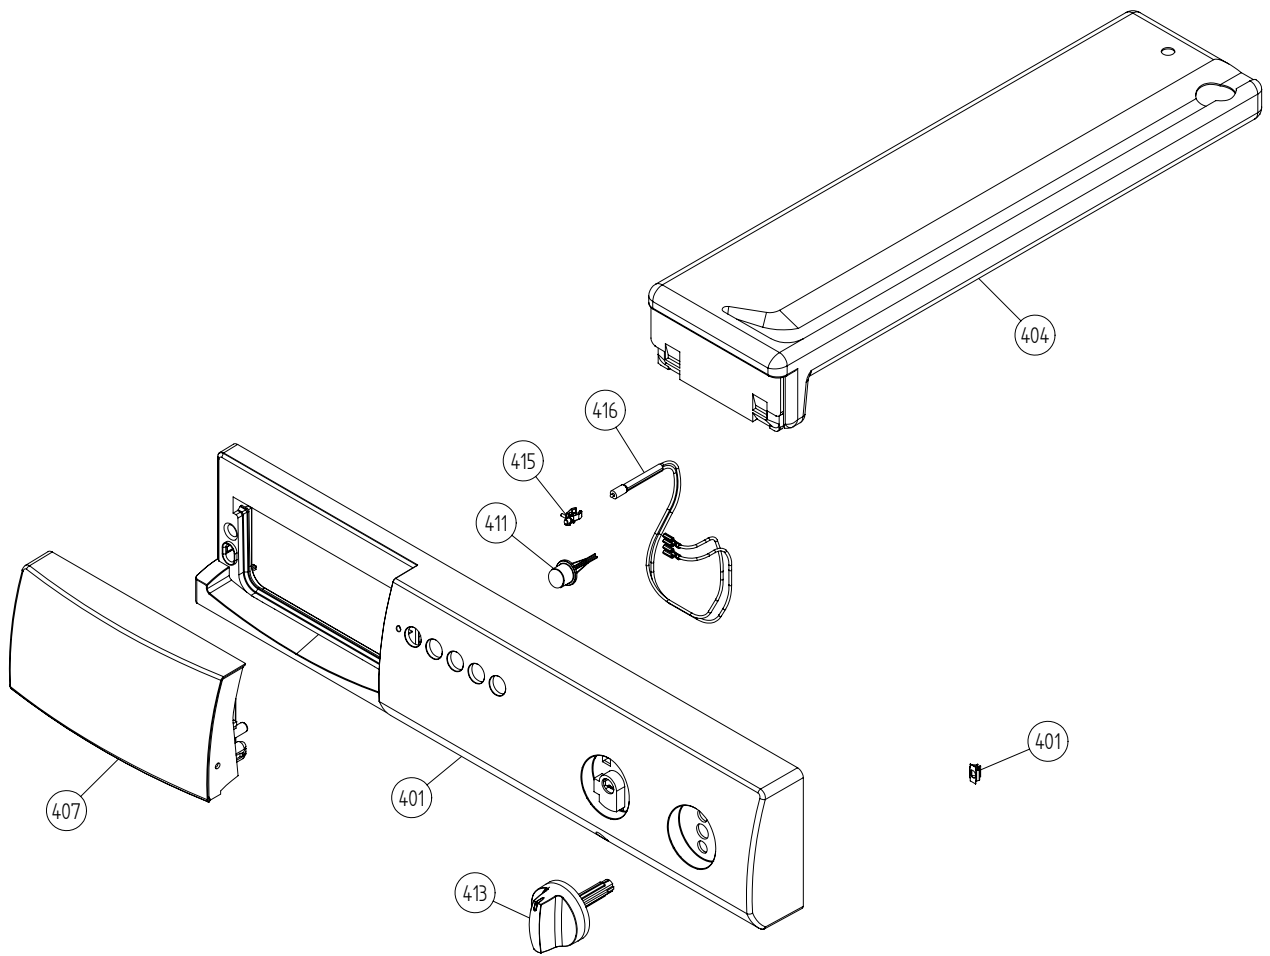

Control panel

ASKO, T721 US - White #10772120 (TD22US)

Pos	Spare part No.	Description	Qty	Comment
401	8065051-0-UL	Panel w/handle T721	1 Pcs	
401	8076319-0-UL	T721 Control panel with grey A	1 Pcs	
401-a	8901591	Clip/Panel 600700s	4 Pcs	
404	8061941	Water Tank 700 Series	1 Pcs	
407	8061846-0-UL	Discontinued	0 Pcs	
411	8061711-0	Push Buttons TNM33/44/11/22	5 Pcs	
413	8061892-0	Temp/Timer Knob 600/700s	2 Pcs	
415	8061822	Decor Lens 06 Laundry	1 Pcs	
416	8060478	Ind. Lamp 600s WM	1 Pcs	
490	8065662	INSTRUCT TD21 ENGLISH US/CA	1 Pcs	
490	8065663	INSTRUCTIONS TD21 FRENCH US/CA	1 Pcs	
490	8065664	INSTRUCT TD21 SPANISH US/CA	1 Pcs	
490	8076530	INSTRUCT. TD21 ENGLISH US/CA	1 Pc's	
490	8076531	INSTRUCTIONS TD21 FRENCH US/CA	1 Pc's	
490	8076532	INSTRUCT. TD21 SPANISH US/CA	1 Pc's	
490	8076812	INSTRUCT. TD21 ENGLISH US/CA	1 Pc's	
490	8076813	INSTRUCTIONS TD21 FRENCH US/CA	1 Pc's	
490	8076814	INSTRUCT. TD21 SPANISH US/CA	1 Pc's	
490	8064638	INSTR. GENERAL TD21 US/CA	1 Pc's