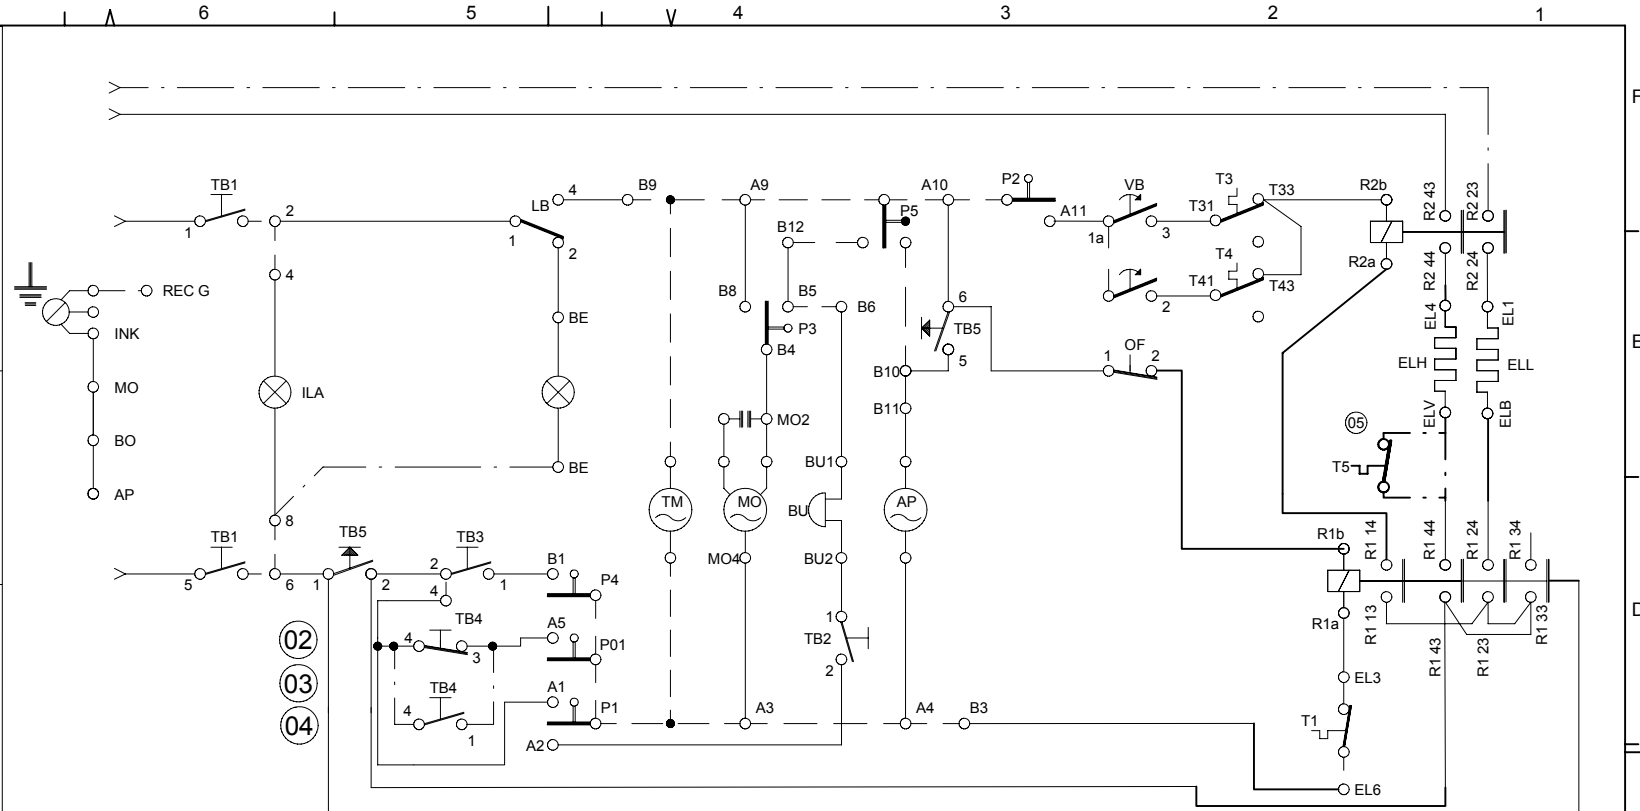

S:\UW\Wmd20\1_TryckunderlagiKopplingschema 8061867 KTD22-05.dft - mast - 2002-04-22 10:08:40

STEP NR.	START POSITION	5	10	15	20	25	30	35	40	45	50	55	60
01	COOLING 18 NEDKYLNING 18												
1	BUZZER SUMMER												
2	COOLING 9 NEDLYNLING 9												
2	HEATER RELAY ELEMENT RELÄ												
3	MOTOR DIRECT MOTOR DIREKT												
4	MOTOR MOTOR												
4	ANTICREASE INTERVALLGÅNG												
5	BUZZER SUMMER												
5	DRAIN PUMP AVLOPPSPUMP												

This document must not be copied without our written permission, and the contents thereof must not be imparted to a third party without the prior written permission of Askö Cylinda AB. Contributions will be appreciated.

- BO: BOTTOM
- BOTTEN
- MO: MOTOR
- MOTOR
- R: RELAY
- RELÄ
- ELL: VÄRMEELEMENT, LAG EFFEKT
- HEATER, LOW POWER
- ELH: VÄRMEELEMENT, HOG EFFEKT
- HEATER, HIGH POWER
- TM: TIMERMOTOR
- TIMERMOTOR
- LB: DOOR SWITCH
- LUCKBRYTARE
- AP: DRAIN PUMP
- AVLOPPSPUMP
- TB: TRYCKBRYTARE
- PUSH BUTTON SWITCH
- ILA: INDIKERINGSLAMP
- INDICATION LAMP
- T1: THERMOSTAT (MAN O.H.)
- TERMOSTAT (MAN O.H)
- T3: THERMOSTAT (HIGH)
- TERMOSTAT (HOG)
- T4: THERMOSTAT (LOW)
- TERMOSTAT (LAG)
- T5: THERMOSTAT
- TERMOSTAT
- OF: OVER FLOW PROTECTION SWITCH
- ÖVERFYLLNADSBRYTARE
- REC: OUTLET WASHING-MACHINE
- UTTAG TVÄTTMASKIN
- INKB: MAIN TERMINAL BLOCK
- INKOPPLINGSPLINT
- BE: INTERNAL ILLUMINATION
- INNERBELYSNING

--- INTERNAL CONNECTION
INTERN KOPPLING

--- ALTERNATIVE WIRING
ALTERNATIV KOPPLING

05	Added thermostate T5	PS	03	03
04	Changed number on TB 42 to TB 44	PS	01	41
03	Changed number on TB 4	PS	01	37
02	Changed funktion TB 4	SS	01	33
01	JS Added	PS	99	27
Rev ind	Revision	Appd	Year	Week

Pos.	Qty	Part No.	Name of item	Material
Material		Dens.Kg/dm3	Dimensions, Type, etc.	
Scale		Gen.tolerance		Description(ENG)
Designed by		Gen.tol.Angle		Description(SE)
Released by		Iss by Dept	Year	Week
HT		UT	98	03
ASKO CYLINDA				Rev Ind
80 618 67 05				Replace
				Project
				8061867 rev:04