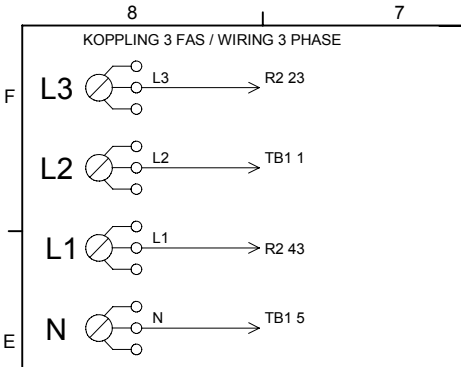

S:\UW\Wmd20\1_TryckunderlagiKopplingschema 8061867 KTD22-05.dft - mast - 2002-04-22 10:08:40

STEP NR.	START POSITION	5	10	15	20	25	30	35	40	45	50	55	60
01	COOLING 18 NEDKYLNING 18												
1	BUZZER SUMMER												
2	COOLING 9 NEDLYNLING 9												
2	HEATER RELAY ELEMENT RELÄ												
3	MOTOR DIRECT MOTOR DIREKT												
4	MOTOR MOTOR												
4	ANTICREASE INTERVALLGÅNG												
5	BUZZER SUMMER												
5	DRAIN PUMP AVLOPPSPUMP												

This document must not be copied without our written permission, and the contents thereof must not be imparted to a third party without the prior written permission of Askö Cylinda AB. Contributions will be appreciated.

- BO: BOTTOM
- BOTTEN
- MO: MOTOR
- MOTOR
- R: RELAY
- RELÄ
- ELL: VÄRMEELEMENT, LAG EFFEKT
- HEATER, LOW POWER
- ELH: VÄRMEELEMENT, HOG EFFEKT
- HEATER, HIGH POWER
- TM: TIMERMOTOR
- TIMERMOTOR
- LB: DOOR SWITCH
- LUCKBRYTARE
- AP: DRAIN PUMP
- AVLOPPSPUMP
- TB: TRYCKBRYTARE
- PUSH BUTTON SWITCH
- ILA: INDIKERINGSLAMP
- INDICATION LAMP
- T1: THERMOSTAT (MAN O.H.)
- TERMOSTAT (MAN O.H)
- T3: THERMOSTAT (HIGH)
- TERMOSTAT (HOG)
- T4: THERMOSTAT (LOW)
- TERMOSTAT (LAG)
- T5: THERMOSTAT
- TERMOSTAT
- OF: OVER FLOW PROTECTION SWITCH
- ÖVERFYLLNADSBRYTARE
- REC: OUTLET WASHING-MACHINE
- UTTAG TVÄTTMASKIN
- INKB: MAIN TERMINAL BLOCK
- INKOPPLINGSPLINT
- BE: INTERNAL ILLUMINATION
- INNERBELYSNING

--- INTERNAL CONNECTION
INTERN KOPPLING

--- ALTERNATIVE WIRING
ALTERNATIV KOPPLING

05	Added thermostate T5	PS	03	03
04	Changed number on TB 42 to TB 44	PS	01	41
03	Changed number on TB 4	PS	01	37
02	Changed funktion TB 4	SS	01	33
01	JS Added	PS	99	27
Rev ind	Revision	Appd	Year	Week

Pos.	Qty	Part No.	Name of item	Material
Material		Dens.Kg/dm3	Dimensions, Type, etc.	
Scale		Gen.tolerance		Description(ENG)
Designed by		Gen.tol.Angle		Description(SE)
Released by		Iss by Dept	Year	Week
HT		UT	98	03
ASKO CYLINDA				Rev Ind
80 618 67 05				Replace
				Project
				8061867 rev:04