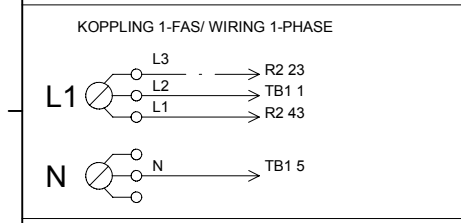

S:\UW\Wmd20\1_TryckunderlagiKopplingschema 8061867 KTD22-05.dft - mast - 2002-04-22 10:08:40

STEP NR.	START POSITION	5	10	15	20	25	30	35	40	45	50	55	60
01	COOLING 18 NEDKYLNING 18												
1	BUZZER SUMMER												
2	COOLING 9 NEDLYNLING 9												
2	HEATER RELAY ELEMENT RELÄ												
3	MOTOR DIRECT MOTOR DIREKT												
4	MOTOR MOTOR												
4	ANTICREASE INTERVALLGÅNG												
5	BUZZER SUMMER												
5	DRAIN PUMP AVLOPPSPUMP												

This document must not be copied without our written permission, and the contents thereof must not be imparted to a third party without the prior written permission of Askö Cylinda AB. Contributions will be appreciated.

- BO: BOTTOM
- BOTTEN
- MO: MOTOR
- MOTOR
- R: RELAY
- RELÄ
- ELL: VÄRMEELEMENT, LAG EFFEKT
- HEATER, LOW POWER
- ELH: VÄRMEELEMENT, HOG EFFEKT
- HEATER, HIGH POWER
- TM: TIMERMOTOR
- TIMERMOTOR
- LB: DOOR SWITCH
- LUCKBRYTARE
- AP: DRAIN PUMP
- AVLOPPSPUMP
- TB: TRYCKBRYTARE
- PUSH BUTTON SWITCH
- ILA: INDIKERINGSLAMP
- INDICATION LAMP
- T1: THERMOSTAT (MAN O.H.)
- TERMOSTAT (MAN O.H)
- T3: THERMOSTAT (HIGH)
- TERMOSTAT (HOG)
- T4: THERMOSTAT (LOW)
- TERMOSTAT (LAG)
- T5: THERMOSTAT
- TERMOSTAT
- OF: OVER FLOW PROTECTION SWITCH
- ÖVERFYLLNADSBRYTARE
- REC: OUTLET WASHING-MACHINE
- UTTAG TVÄTTMASKIN
- INKB: MAIN TERMINAL BLOCK
- INKOPPLINGSPLINT
- BE: INTERNAL ILLUMINATION
- INNERBELYSNING

--- INTERNAL CONNECTION
INTERN KOPPLING

--- ALTERNATIVE WIRING
ALTERNATIV KOPPLING

05	Added thermostate T5	PS	03	03
04	Changed number on TB 42 to TB 44	PS	01	41
03	Changed number on TB 4	PS	01	37
02	Changed funktion TB 4	SS	01	33
01	JS Added	PS	99	27
Rev ind	Revision	Appd	Year	Week

Pos.	Qty	Part No.	Name of item	Material
Material		Dens.Kg/dm3	Dimensions, Type, etc.	
Scale		Gen.tolerance		Description(ENG)
Designed by		Gen.tol.Angle		Description(SE)
Released by		Iss by Dept	Year	Week
HT		UT	98	03
ASKO CYLINDA				Rev Ind
80 618 67 05				Replace
				Project
				8061867 rev:04