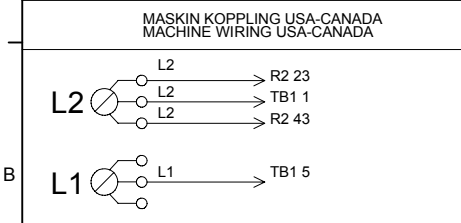

S:\UW\Wmd20\1_TryckunderlagiKopplingschema 8061867 KTD22-05.dft - mast - 2002-04-22 10:08:40

STEP NR.	START POSITION	5	10	15	20	25	30	35	40	45	50	55	60
01	COOLING 18 NEDKYLNING 18												
1	BUZZER SUMMER												
2	COOLING 9 NEDLYNLING 9												
2	HEATER RELAY ELEMENT RELÄ												
3	MOTOR DIRECT MOTOR DIREKT												
4	MOTOR MOTOR												
4	ANTICREASE INTERVALLGÅNG												
5	BUZZER SUMMER												
5	DRAIN PUMP AVLOPPSPUMP												

This document must not be copied without our written permission, and the contents thereof must not be imparted to a third party without the prior written permission of Askö Cylinda AB. Contributions will be appreciated.

- BO: BOTTOM
- BOTTEN
- MO: MOTOR
- MOTOR
- R: RELAY
- RELÄ
- ELL: VÄRMEELEMENT, LAG EFFEKT
- HEATER, LOW POWER
- ELH: VÄRMEELEMENT, HOG EFFEKT
- HEATER, HIGH POWER
- TM: TIMERMOTOR
- TIMERMOTOR
- LB: DOOR SWITCH
- LUCKBRYTARE
- AP: DRAIN PUMP
- AVLOPPSPUMP
- TB: TRYCKBRYTARE
- PUSH BUTTON SWITCH
- ILA: INDIKERINGSLAMP
- INDICATION LAMP
- T1: THERMOSTAT (MAN O.H.)
- TERMOSTAT (MAN O.H)
- T3: THERMOSTAT (HIGH)
- TERMOSTAT (HOG)
- T4: THERMOSTAT (LOW)
- TERMOSTAT (LAG)
- T5: THERMOSTAT
- TERMOSTAT
- OF: OVER FLOW PROTECTION SWITCH
- ÖVERFYLLNADSBRYTARE
- REC: OUTLET WASHING-MACHINE
- UTTAG TVÄTTMASKIN
- INKB: MAIN TERMINAL BLOCK
- INKOPPLINGSPLINT
- BE: INTERNAL ILLUMINATION
- INNERBELYSNING

--- INTERNAL CONNECTION
INTERN KOPPLING

--- ALTERNATIVE WIRING
ALTERNATIV KOPPLING

05	Added thermostate T5	PS	03	03
04	Changed number on TB 42 to TB 44	PS	01	41
03	Changed number on TB 4	PS	01	37
02	Changed funktion TB 4	SS	01	33
01	JS Added	PS	99	27
Rev ind	Revision	Appd	Year	Week

Pos.	Qty	Part No.	Name of item	Material
Material		Dens.Kg/dm3	Dimensions, Type, etc.	
Scale		Gen.tolerance		Description(ENG)
Designed by		Gen.tol.Angle		Description(SE)
Released by		Iss by Dept	Year	Week
HT		UT	98	03
ASKO CYLINDA				Rev Ind
80 618 67 05				Replace
				Project
				8061867 rev:04