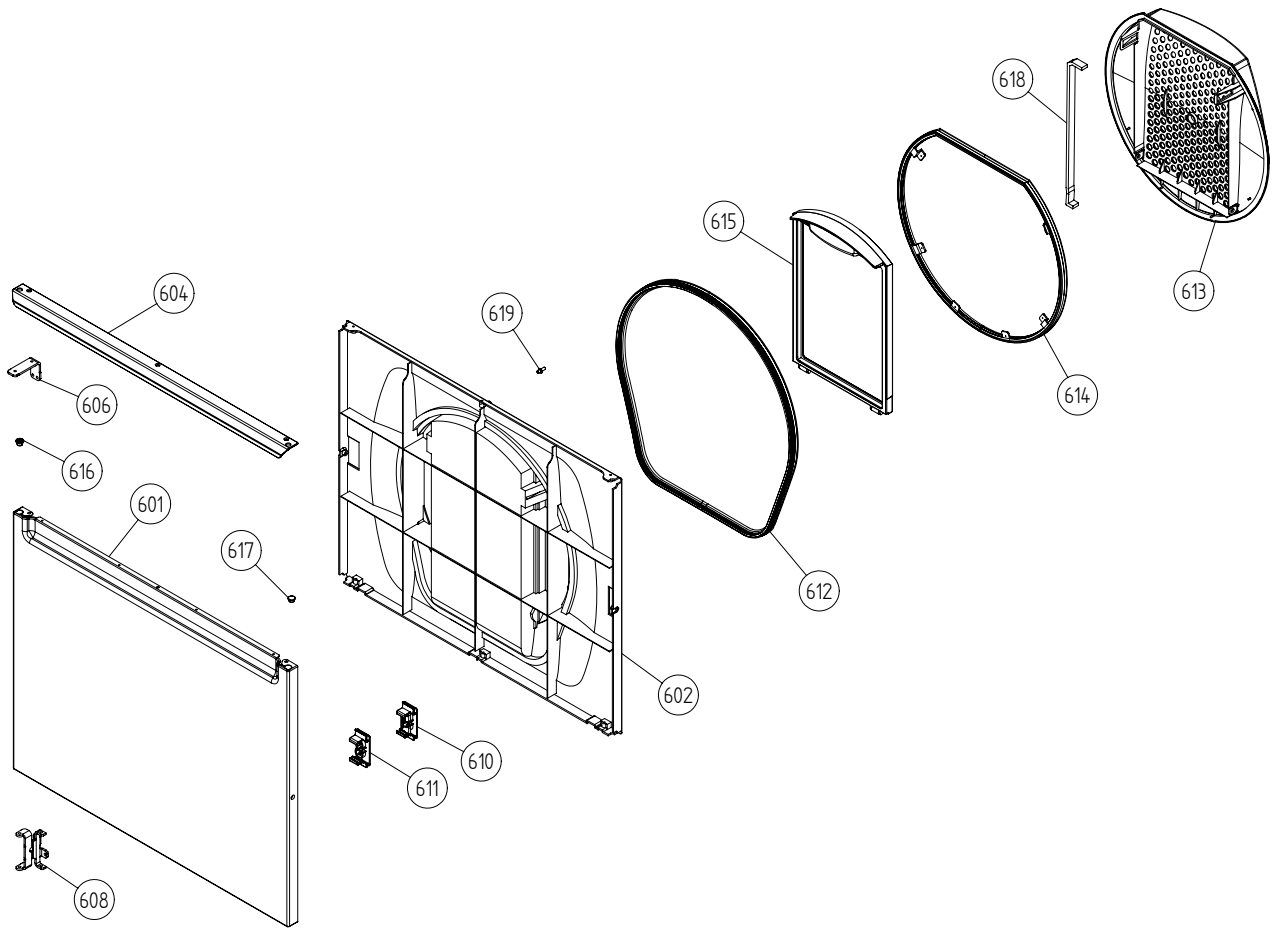

Upper session

ASKO, T721 US - White #10772120 (TD22US)

Pos	Spare part No.	Description	Qty	Comment
501	8061690	Front Beam 600/700 Series	1 Pcs	
501-a	8900338	Screw 20 Torx Self Tapping	2 Pcs	
501-b	8901413	Lock Washer laundry tops	2 Pcs	
501-c	8902087	Screw Plastic Housing 20 Torx	2 Pcs	
503	8061880	Water Housing Dry 700	1 Pcs	
503-a	8902087	Screw Plastic Housing 20 Torx	2 Pcs	
504	8053077	NOZZLE	1 Pcs	
505	8057431	Rubber Hose	1 Pcs	
506	8054072	NIPPLE WATER HOSE	1 Pcs	
507	8054732	Rubber Hose	1 Pcs	
508	8053881	Rubber Hose	1 Pcs	
509	8061883	Buzzer T700	1 Pcs	
509-a	8901097	Screw Terminal	1 Pcs	
511	8061931	Rotary Switch T700/720	1 Pcs	
511-a	8901097	Screw Terminal	2 Pcs	
517	8061875	Switch ON/OFF WM20	4 Pcs	
521	8061877	Start Switch T700/T720	1 Pcs	
525	8061868	Timer T720	1 Pcs	
529	8087000-1	Basic Harness	1 Pcs	
539	8061660	Terminal Block 5Pole	1 Pcs	
539-a	8901097	Screw Terminal	1 Pcs	
541	8063972	Cord Set	1 Pcs	
544	8065573	FUSE HOLDER GREY 15A US/CA	2 Pcs	
544	8054613	Fuse Holder Laundry	2 Pcs	
544-a	8058140	BK/MDA15 Fuse All laundry	2 Pcs	
544-b	8055725	Hub Fuse Holder	2 Pcs	
545	8055725	Hub Fuse Holder	2 Pcs	
546	8058140	BK/MDA15 Fuse All laundry	2 Pcs	
548	8064179	Relay 10 terminals WM	1 Pcs	
549	8064179	Relay 10 terminals WM	1 Pcs	
551	8065734	EL. BOX USA TD21	1 Pc's	
551	8061849	Ele. Box T700 Series	1 Pcs	
551	8063931	EL.BOX US/CA COMPL.	1 Pc's	
551-a	8901097	Screw Terminal	1 Pcs	
552	8061033	Subs to 8061455	1 Pcs	
553	8061891	Terminal Block DryerTD 20	1 Pcs	
554	8060462	Grommet	1 Pcs	
555	8060463	Lock Nut	1 Pcs	
556	8063756	Cover Terminal block T700s	1 Pcs	
556-a	8901097	Screw Terminal	1 Pcs	