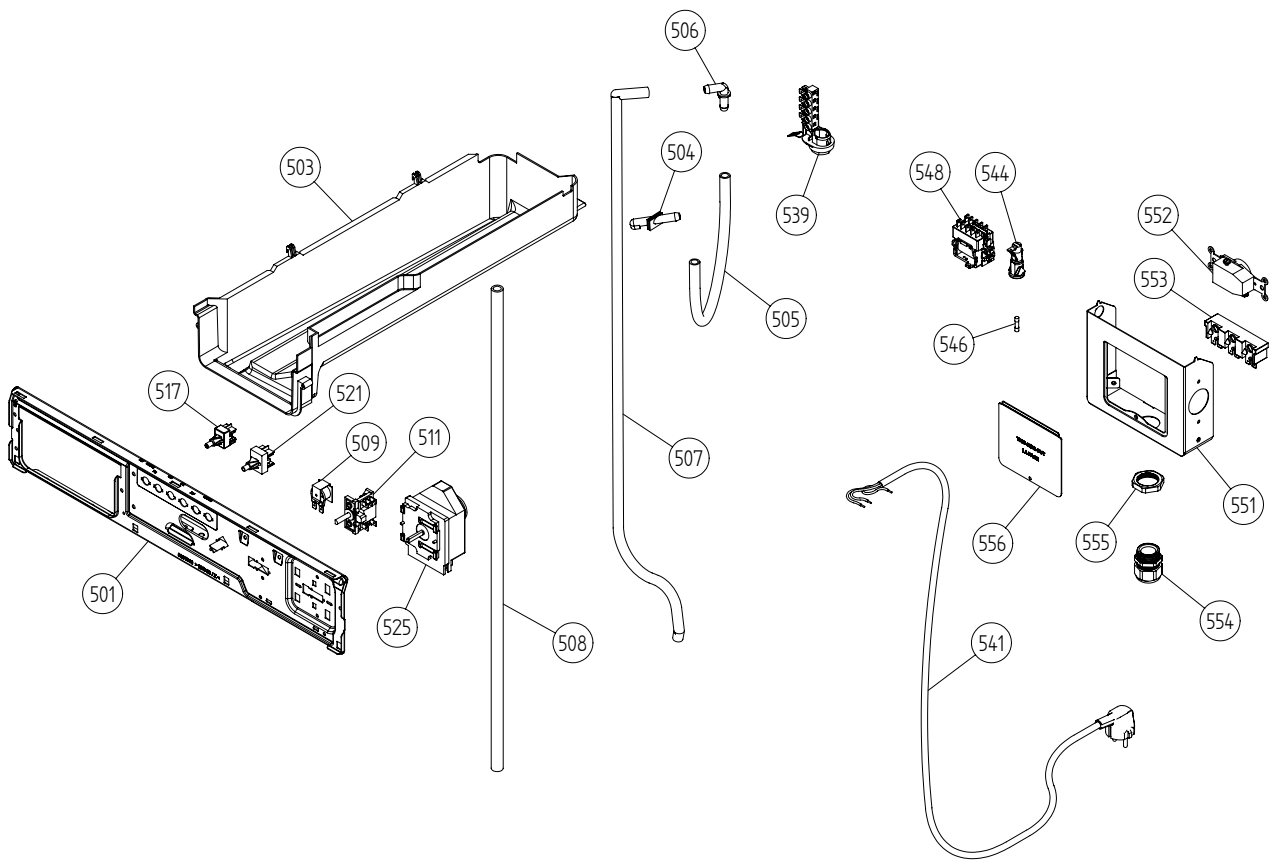

Upper session

ASKO, T721 US - White #10772120 (TD22US)

Pos	Spare part No.	Description	Qty	Comment
501	8061690	Front Beam 600/700 Series	1 Pcs	
501-a	8900338	Screw 20 Torx Self Tapping	2 Pcs	
501-b	8901413	Lock Washer laundry tops	2 Pcs	
501-c	8902087	Screw Plastic Housing 20 Torx	2 Pcs	
503	8061880	Water Housing Dry 700	1 Pcs	
503-a	8902087	Screw Plastic Housing 20 Torx	2 Pcs	
504	8053077	NOZZLE	1 Pcs	
505	8057431	Rubber Hose	1 Pcs	
506	8054072	NIPPLE WATER HOSE	1 Pcs	
507	8054732	Rubber Hose	1 Pcs	
508	8053881	Rubber Hose	1 Pcs	
509	8061883	Buzzer T700	1 Pcs	
509-a	8901097	Screw Terminal	1 Pcs	
511	8061931	Rotary Switch T700/720	1 Pcs	
511-a	8901097	Screw Terminal	2 Pcs	
517	8061875	Switch ON/OFF WM20	4 Pcs	
521	8061877	Start Switch T700/T720	1 Pcs	
525	8061868	Timer T720	1 Pcs	
529	8087000-1	Basic Harness	1 Pcs	
539	8061660	Terminal Block 5Pole	1 Pcs	
539-a	8901097	Screw Terminal	1 Pcs	
541	8063972	Cord Set	1 Pcs	
544	8065573	FUSE HOLDER GREY 15A US/CA	2 Pcs	
544	8054613	Fuse Holder Laundry	2 Pcs	
544-a	8058140	BK/MDA15 Fuse All laundry	2 Pcs	
544-b	8055725	Hub Fuse Holder	2 Pcs	
545	8055725	Hub Fuse Holder	2 Pcs	
546	8058140	BK/MDA15 Fuse All laundry	2 Pcs	
548	8064179	Relay 10 terminals WM	1 Pcs	
549	8064179	Relay 10 terminals WM	1 Pcs	
551	8065734	EL. BOX USA TD21	1 Pc's	
551	8061849	Ele. Box T700 Series	1 Pcs	
551	8063931	EL.BOX US/CA COMPL.	1 Pc's	
551-a	8901097	Screw Terminal	1 Pcs	
552	8061033	Subs to 8061455	1 Pcs	
553	8061891	Terminal Block DryerTD 20	1 Pcs	
554	8060462	Grommet	1 Pcs	
555	8060463	Lock Nut	1 Pcs	
556	8063756	Cover Terminal block T700s	1 Pcs	
556-a	8901097	Screw Terminal	1 Pcs	